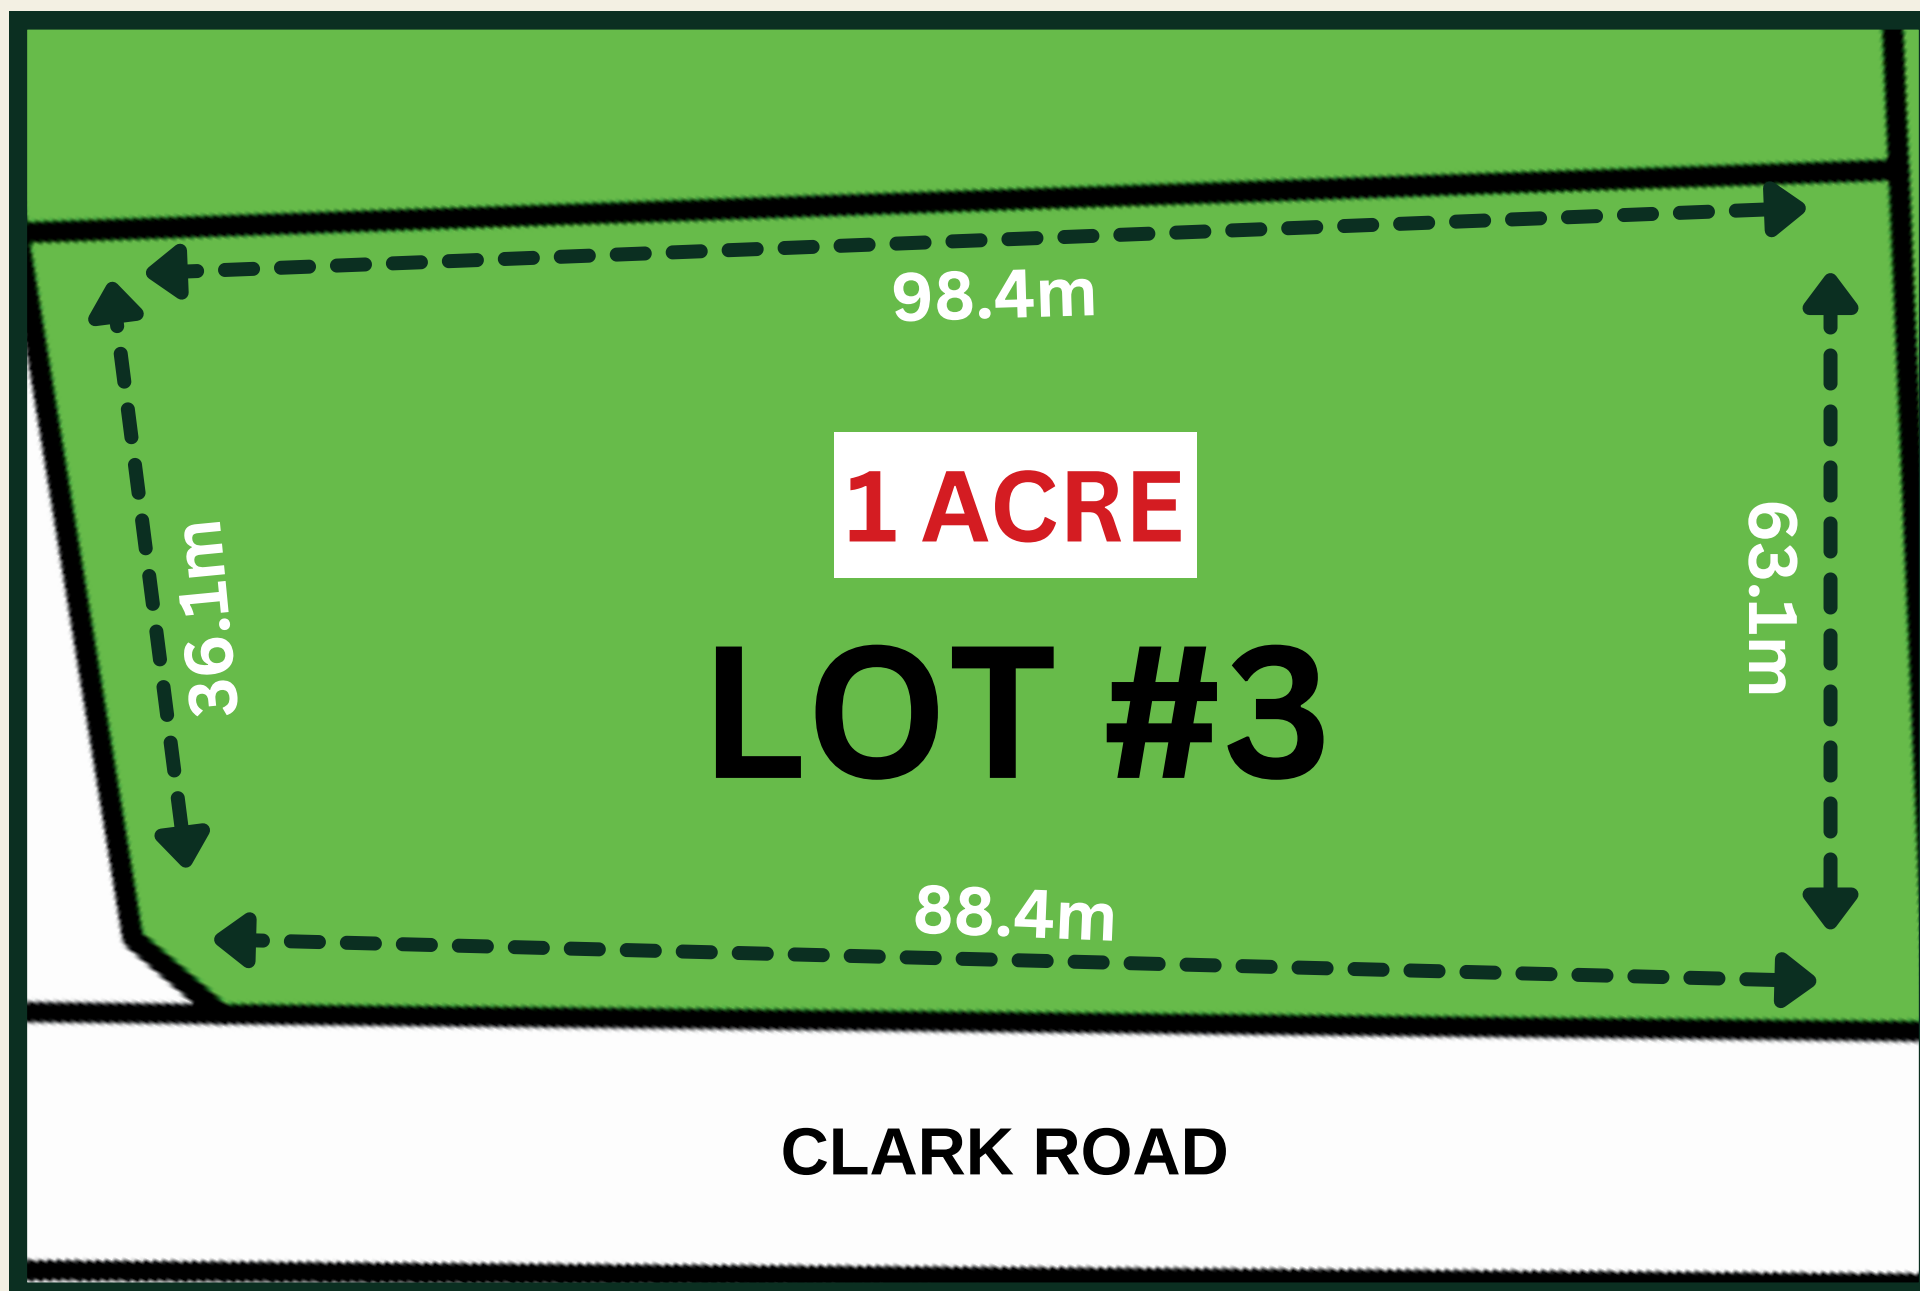

# MOUNTAIN FOREST ESTATES

WINCHESTER

11 MIN\*

KEMPTVILLE

12 MIN\*

ESTATELOTS4SALE.COM

\*Commute times shown may vary.