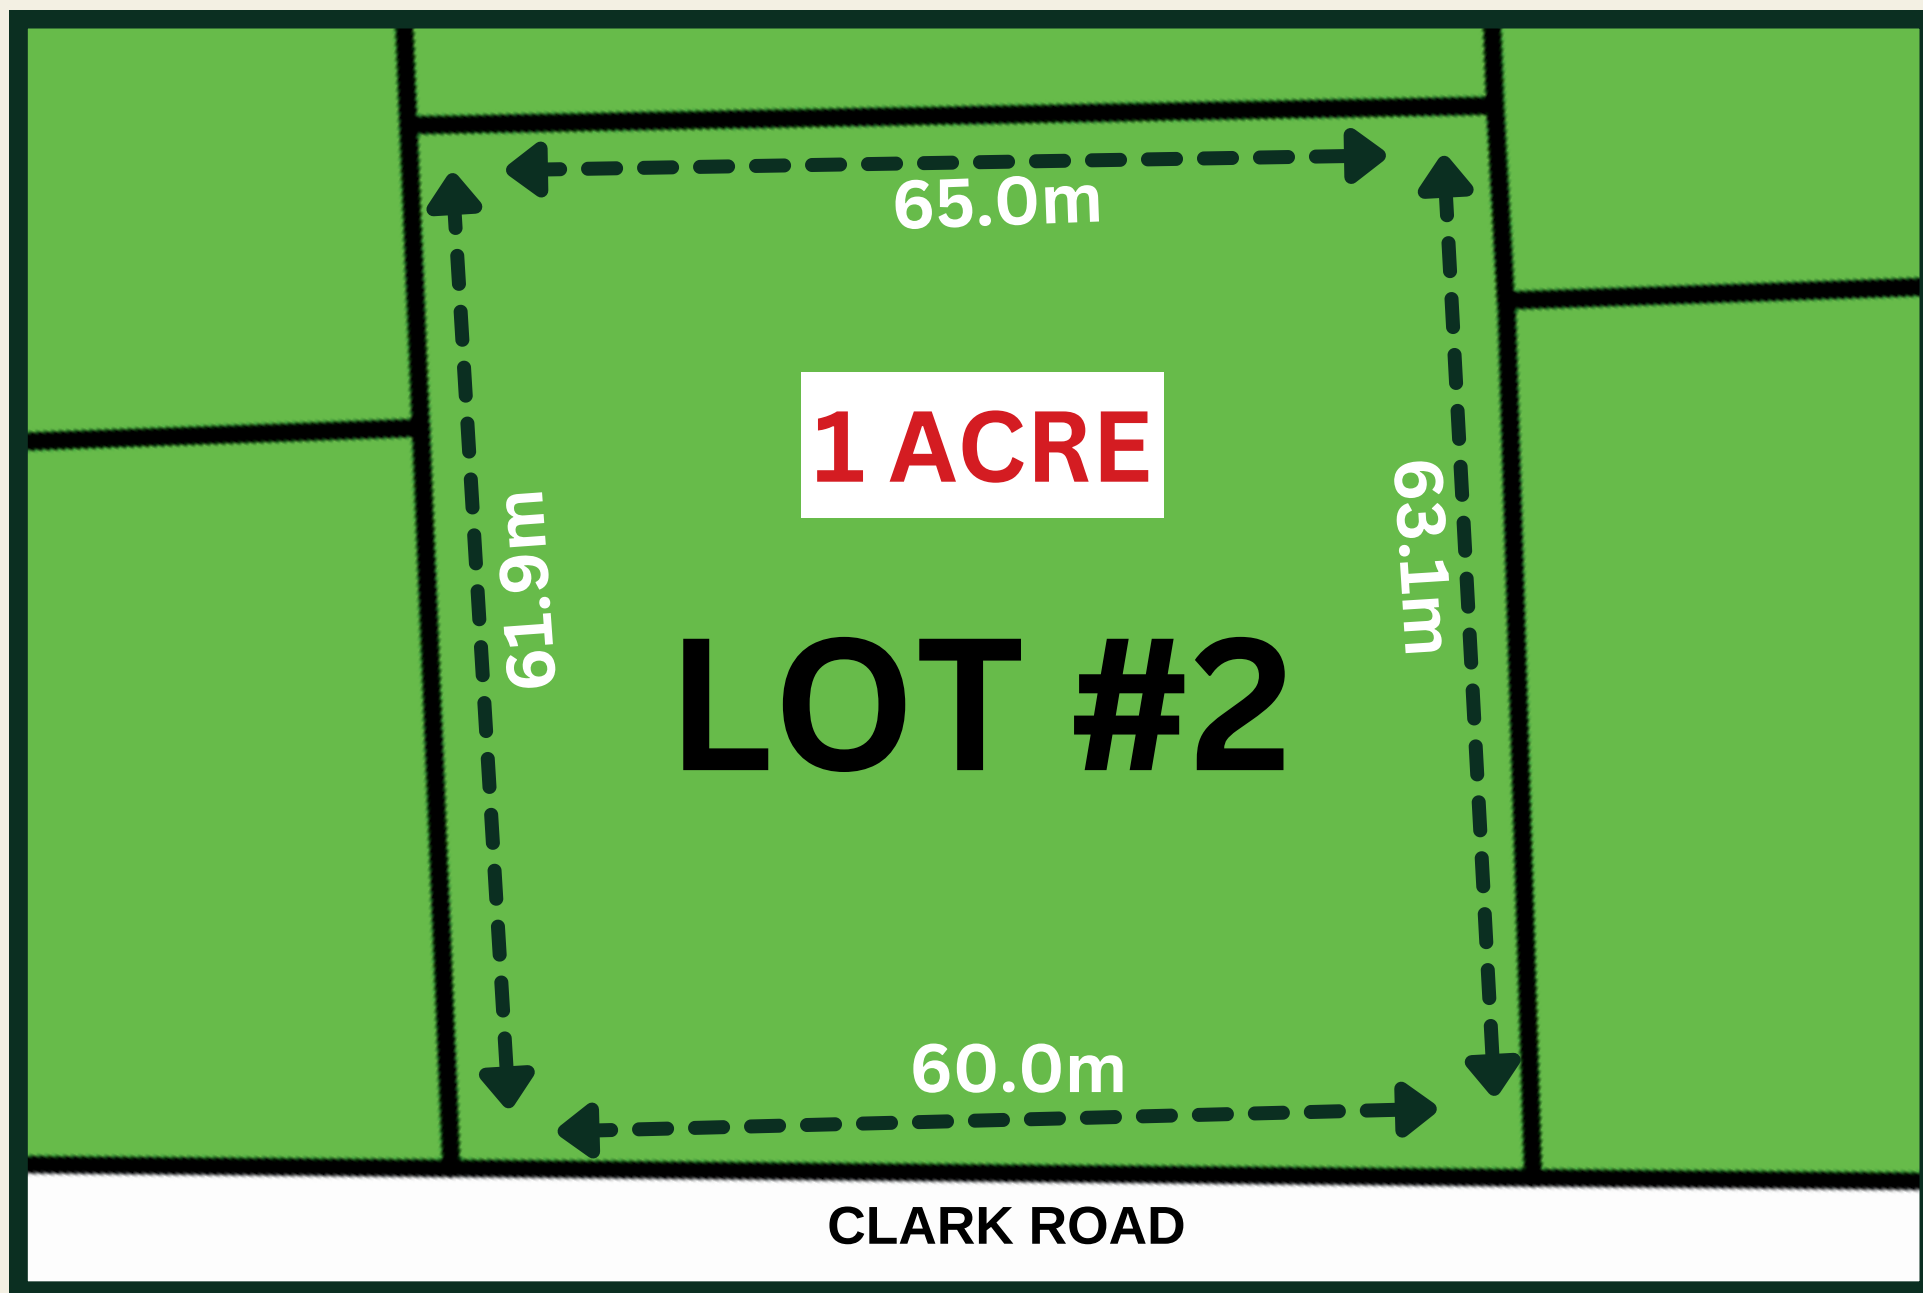

AVAILABLE
FOR SALE

MOUNTAIN FOREST ESTATES

WINCHESTER

11 MIN*

KEMPTVILLE

12 MIN*

ESTATELOTS4SALE.COM

*Commute times shown may vary.